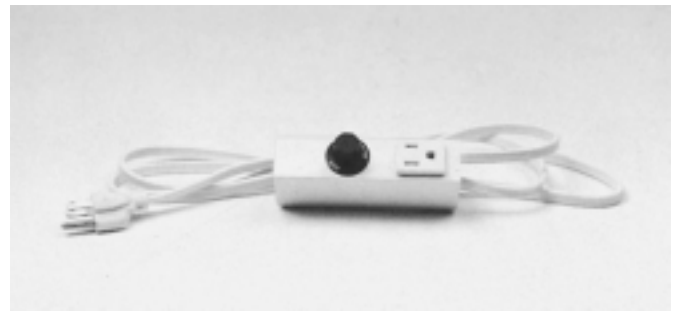

Optional / Portable "Sunsetter"

APT-2 PORTABLE THERMOSTAT